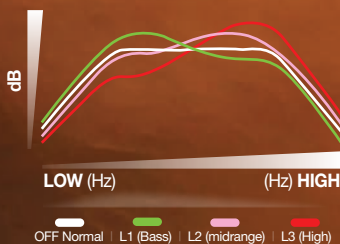

80 UHF Narrowband Channels*:

Choose from up to 80 frequencies to transmit and receive messages.

Mini Compact Size:

Only 26mm (H) x 100mm (W) x 90mm (D).

USB Charge Port: Ability to charge any compatible device like Smartphone or Tablet through the UHF Radio (5V / 2.1A Max).

Large LCD Display & Flip LCD Feature:

Large icon display with flip feature for optional reverse mounting.

7 Colour LCD/Backlit Options:

Select from 7 backlight colour options; Blue, Red, Orange, Green, Cyan, Yellow and Clear (white), and 4 brightness levels; Off, Lo, Mid and Hi.

Built-In AVS Circuitry: The Automatic Volume Stabilizer detects Narrowband and Wideband transmissions and automatically adjusts incoming audio to comparable levels.

5W Transmission Power:

Maximum transmit power.

Signal Strength and RF Power (S/Rf) Meter

Instant Channel Programming and Recall:

Program any channel as the Instant priority channel and recall it at the touch of a button located on the mic.

Open Scan: This scan mode scans all channels in memory and locks on any active channel.

Voice Enhancer: Choose from 4 different audio settings (Normal, Bass, Midrange and High) to provide a natural Voice Enhancer for super clarity and performance.

Group Scan: This scan mode allows the user to select the channels they wish to monitor/listen to in a group, along with a priority channel (priority watch).

Monitor On/Off Function

Duplex Capability:

Allows the radio to operate via a local repeater station, if available, which re-transmits your signal over a wider area. Up to an extra 30 – 100km depending on location, height and availability of local repeater station.

Key Beep On/Off Function

Rotary Volume Knob

Busy Channel Lock-out Function:

Disables your transmitter while activity is detected on the channel.

Roger Beep Function On/Off:

Confirmation tone indicates the completion of your transmission.

Voice Scramble Function: Enabling private communication by scrambling the voice signal, preventing other users without special equipment to understand the conversation. Compatible Uniden units will be able to understand the signal.

Call Tones: Transmit up to 5 different calling tones to contact other users.

Auto Squelch: Adjustable auto squelch detection threshold control (off, 1 – 9).

Volume Control: Adjustable volume control levels (off, 1 – 40).

Power On/Off Control Switch

External Speaker Jack

CTCSS (Continuous Tone Coded Squelch System) and DCS (Digital Coded Squelch) Codes:

Choose from 38 (CTCSS) and 104 (DCS) digital codes that can be sent with your transmission. The code is recognised by the selected receivers enabling them to receive the transmission. Receivers that do not recognise the code remain silent therefore blocking out unwanted conversations.

Designed & Engineered in Japan

Built Rugged for Australian and New Zealand Conditions

Δ One year warranty on any included accessories. Specifications subject to change without notice.