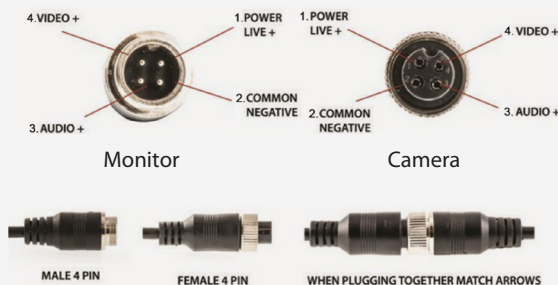

FHD639

FULL HD REARVIEW CAMERA

1/3" CMOS COLOUR CAMERA

The FHD639 is a Full HD IP69K weatherproof 12V rearview camera. It connects easily with HD LCD monitors and offers a high definition, crystal clear image so that drivers can have an enhanced view of their surroundings.

- Full HD 1080p
- 130° Wide Viewing Angle
- Performs in Rugged Conditions

SPECIFICATIONS

- Image Device: 1/3" Sony CMOS
- Diagonal Viewing Angle: 130°
- Signal System: PAL
- Effective Pixels: 1920H x 1080V
- Resolution: 1080p
- Sync System: Internal
- Orientation: Mirror/Normal (Selectable)
- Night Vision: Yes
- Illumination: 0 Lux with IR on
- Ingress Protection: IP69K
- Connection: Terminated 4 Pin Female
- Integrated Microphone: Yes
- Operating Temp: -20 to 70° C
- Power Consumption: 68-260mA
- Dimensions: 98W x 72H x 76D mm
- Connection: Terminated 4-Pin Female
- Power Supply: 12V DC

INCLUDED:

- Installation Manual
- Mounting Bracket
- Sunshade

HD Wiring configuration:

Note: Compatible with HD monitors only

Barcode: 9321886013870

Due to improvements in technology and design, specifications are subject to change without notice. Made in China